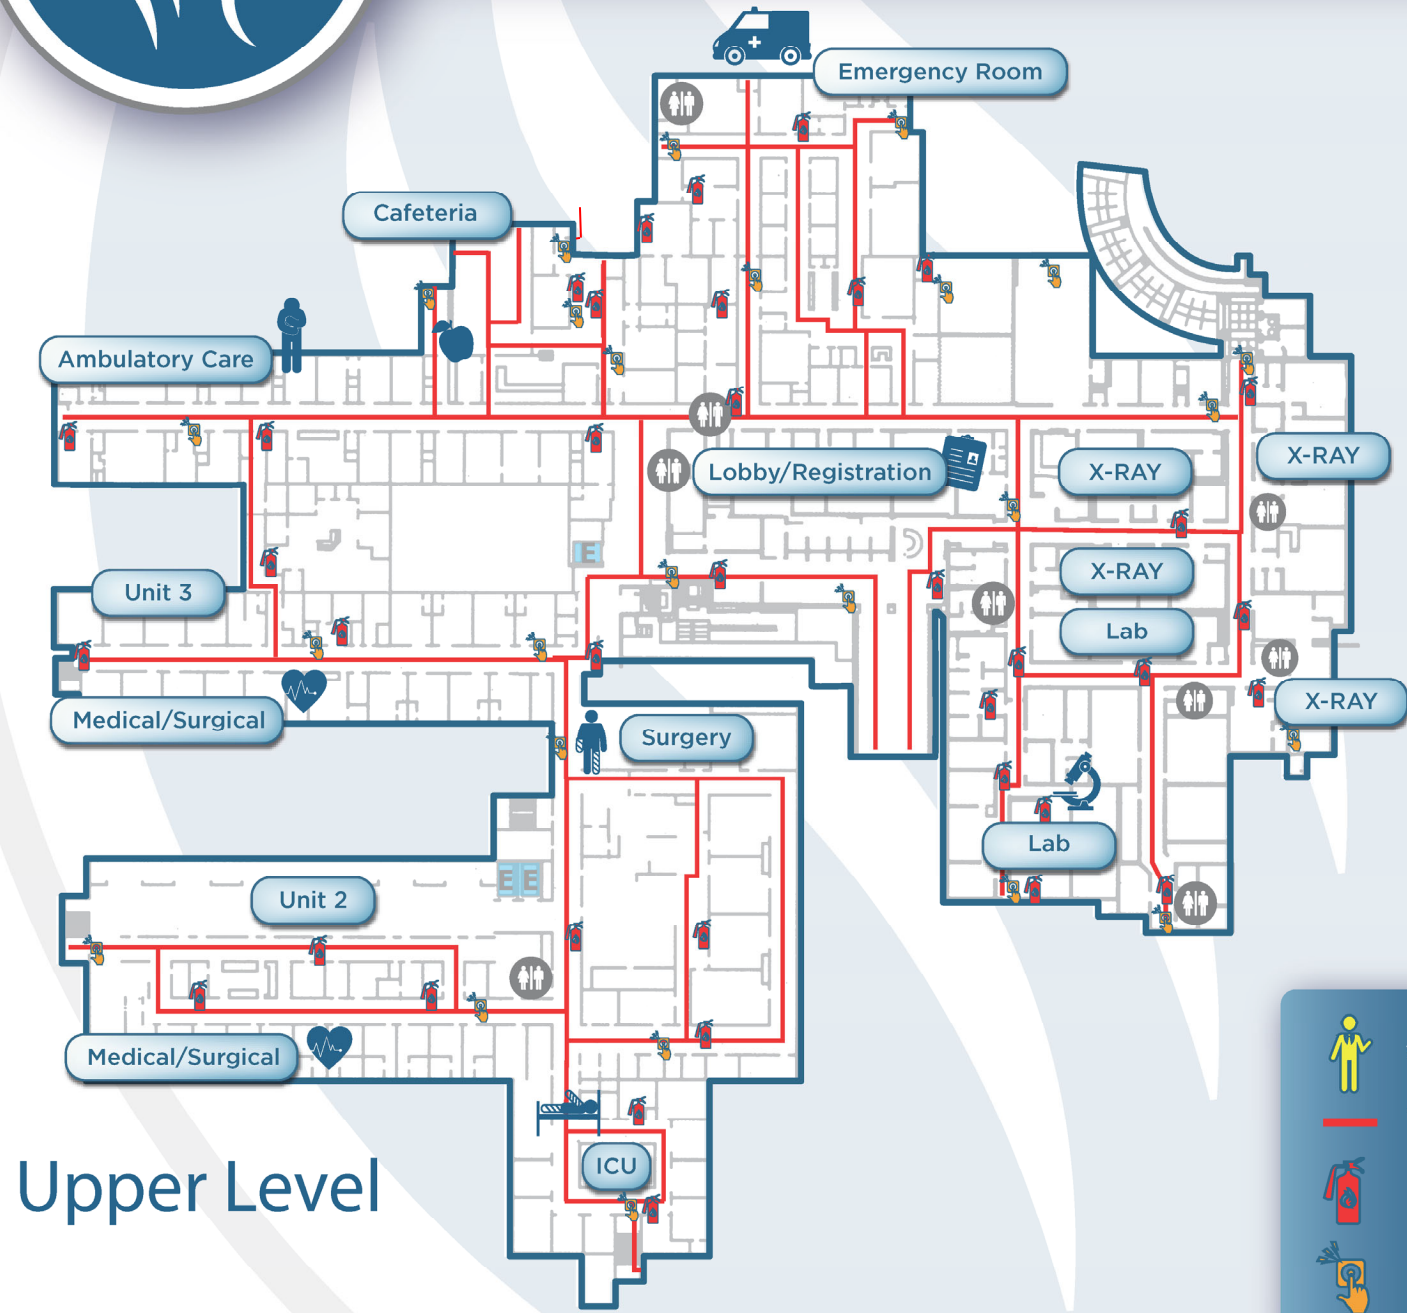

# Oroville Hospital Campus Map

-  YOU ARE HERE
-  EXIT ROUTE
-  FIRE EXTINGUISHER
-  FIRE ALARM

## Emergency Exit Route